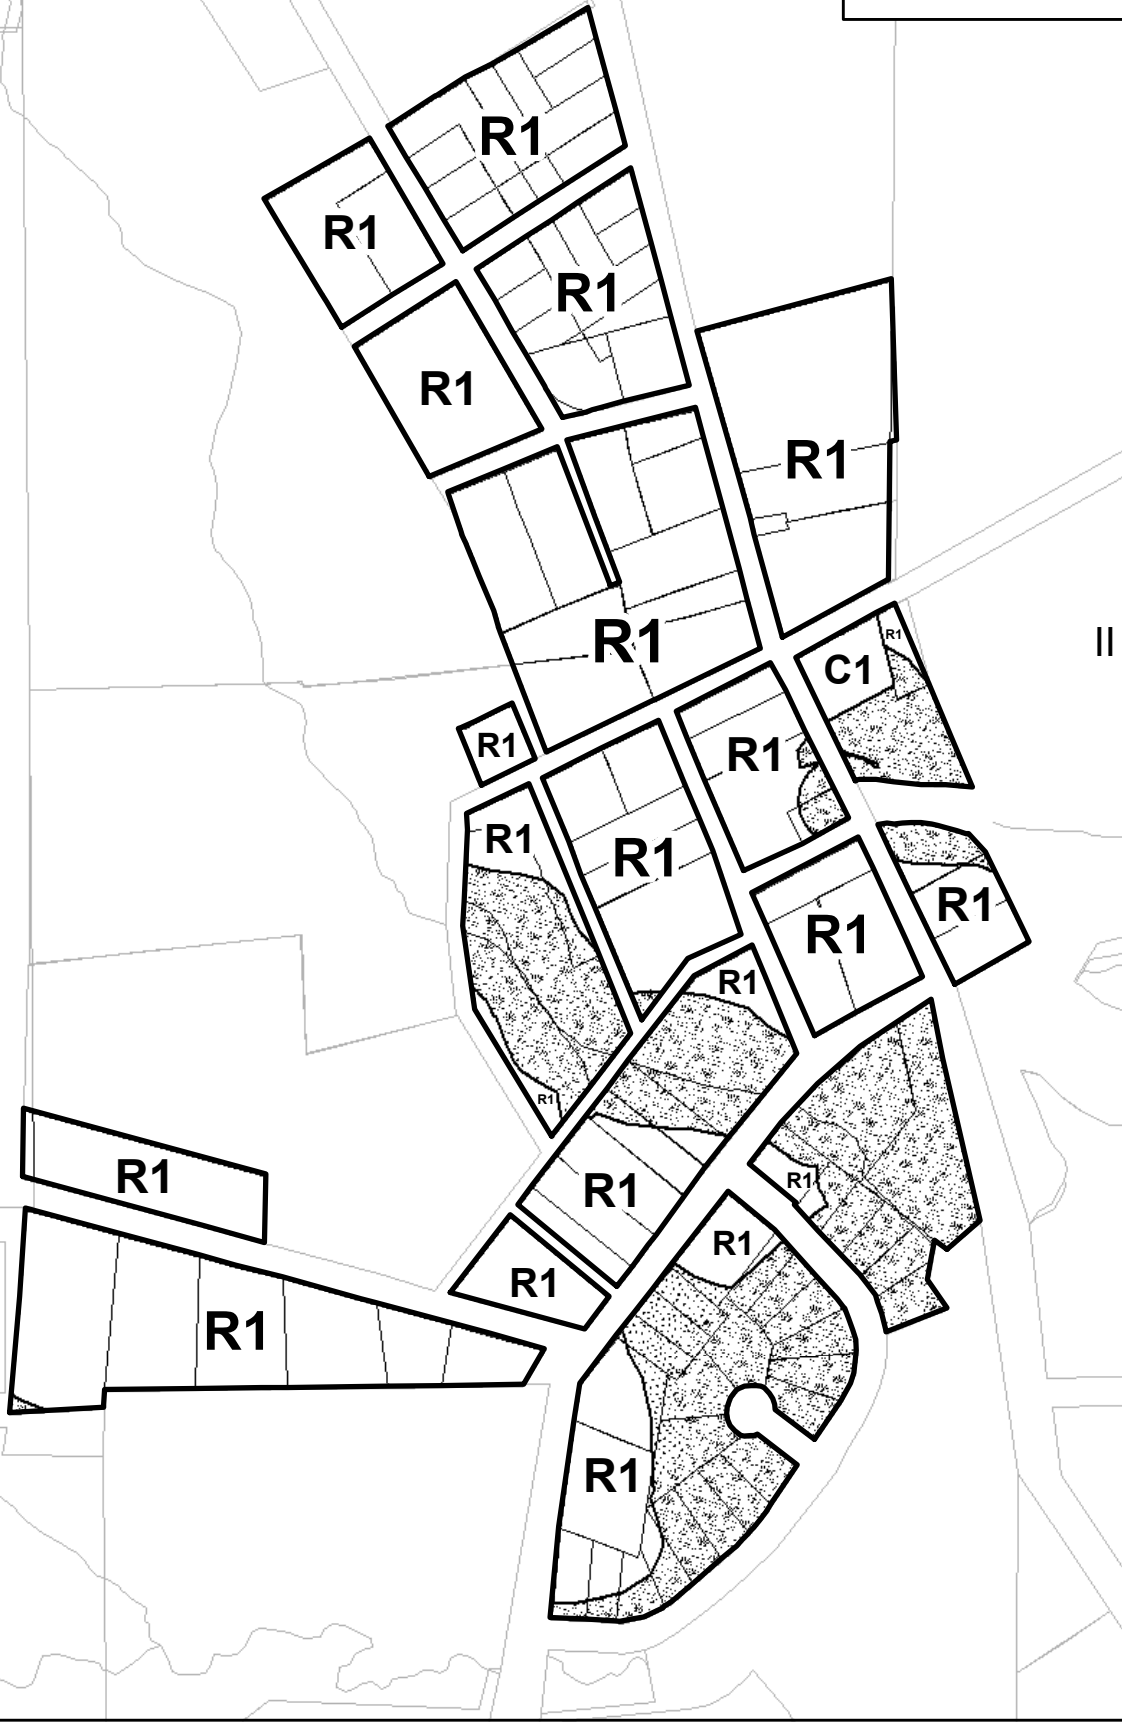

Hamlet of Norham

SCALE 1 : 5000

**DRAFT Map 62
Municipality of Trent Hills
Zoning Bylaw**